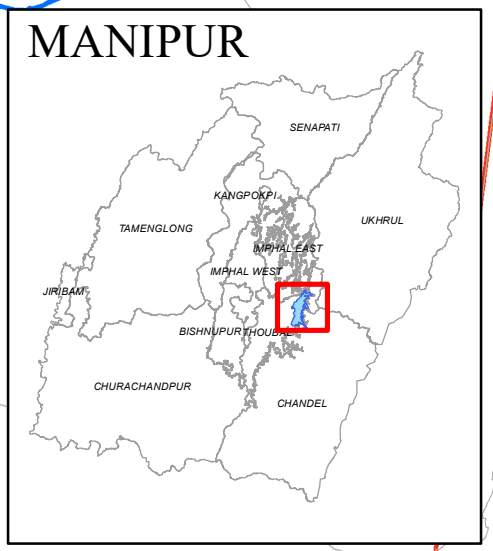

Prepared by:
Manipur Remote Sensing
Applications Centre (MARSAC)

Prepared for:
CEO, Manipur